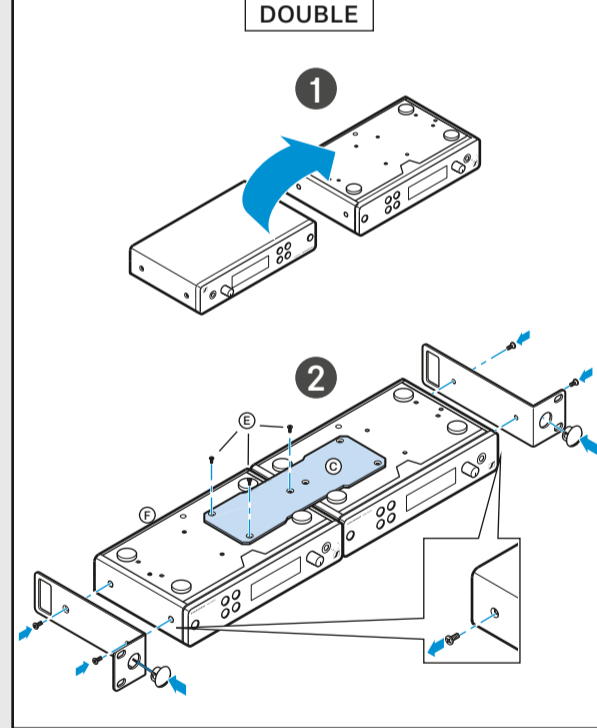

XSW IEM SR

XSW IEM EK

Battery

Setup

Mounting

Mounting

On

Off

Standard display

STANDARD DISPLAY

- 1 Frequency
- 2 Bank
- 3 Channel
- 4 Audio Level
- 5 RF Signal Level
- 6 Battery Status
- 7 Limiter (ON/OFF)
- 8 Equalizer (ON/OFF)
- 9 Focus (ON/OFF)
- 10 Panorama (L09 -- R09)
- 11 Mono/Stereo Settings
- 12 Menu Settings
- 13 Input Sensitivity