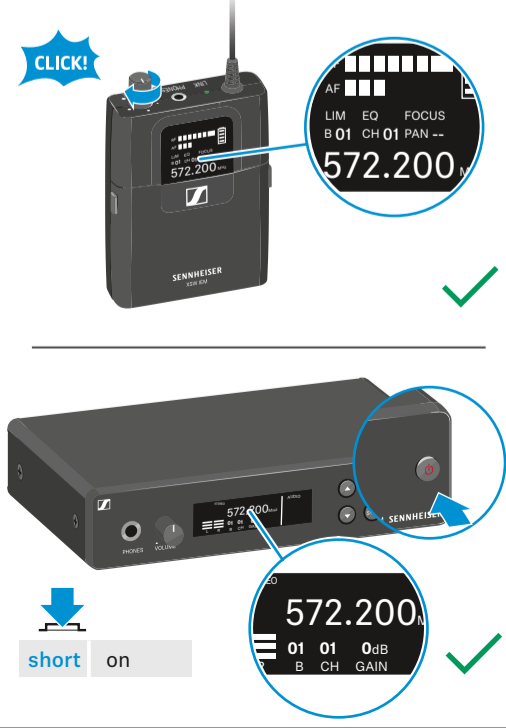

XSW IEM SR

XSW IEM EK

Battery

Setup

Mounting

Mounting

On

Off

Standard display

STANDARD DISPLAY

- 1 Frequency
- 2 Bank
- 3 Channel
- 4 Audio Level
- 5 RF Signal Level
- 6 Battery Status
- 7 Limiter (ON/OFF)
- 8 Equalizer (ON/OFF)
- 9 Focus (ON/OFF)
- 10 Panorama (L09 -- R09)
- 11 Mono/Stereo Settings
- 12 Menu Settings
- 13 Input Sensitivity