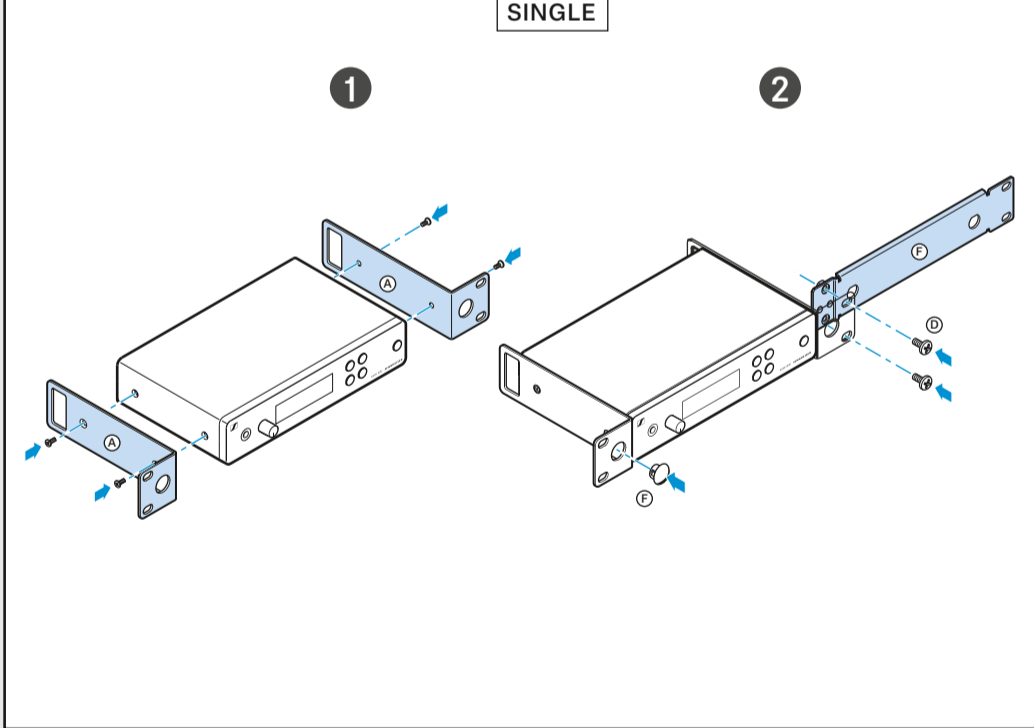

XSW IEM SR

XSW IEM EK

Battery

Setup

Mounting

Mounting

On

Off

Standard display

STANDARD DISPLAY

- 1 Frequency
- 2 Bank
- 3 Channel
- 4 Audio Level
- 5 RF Signal Level
- 6 Battery Status
- 7 Limiter (ON/OFF)
- 8 Equalizer (ON/OFF)
- 9 Focus (ON/OFF)
- 10 Panorama (L09 -- R09)
- 11 Mono/Stereo Settings
- 12 Menu Settings
- 13 Input Sensitivity