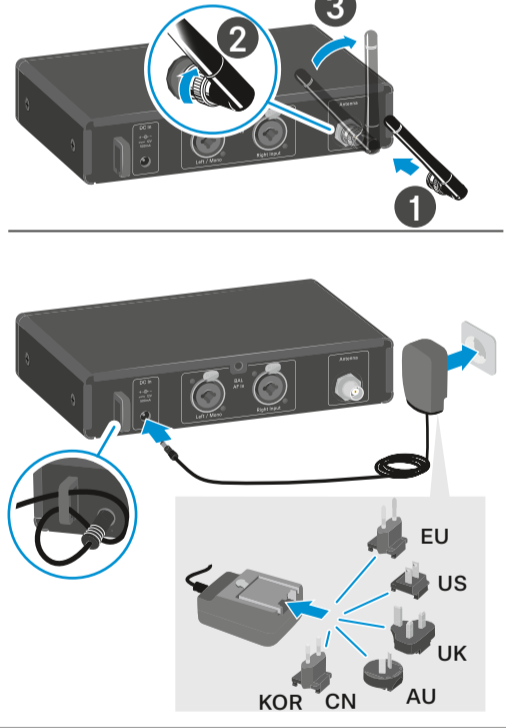

XSW IEM SR

XSW IEM EK

Battery

Setup

Mounting

Mounting

On

Off

Standard display

STANDARD DISPLAY

- 1 Frequency
- 2 Bank
- 3 Channel
- 4 Audio Level
- 5 RF Signal Level
- 6 Battery Status
- 7 Limiter (ON/OFF)
- 8 Equalizer (ON/OFF)
- 9 Focus (ON/OFF)
- 10 Panorama (L09 -- R09)
- 11 Mono/Stereo Settings
- 12 Menu Settings
- 13 Input Sensitivity